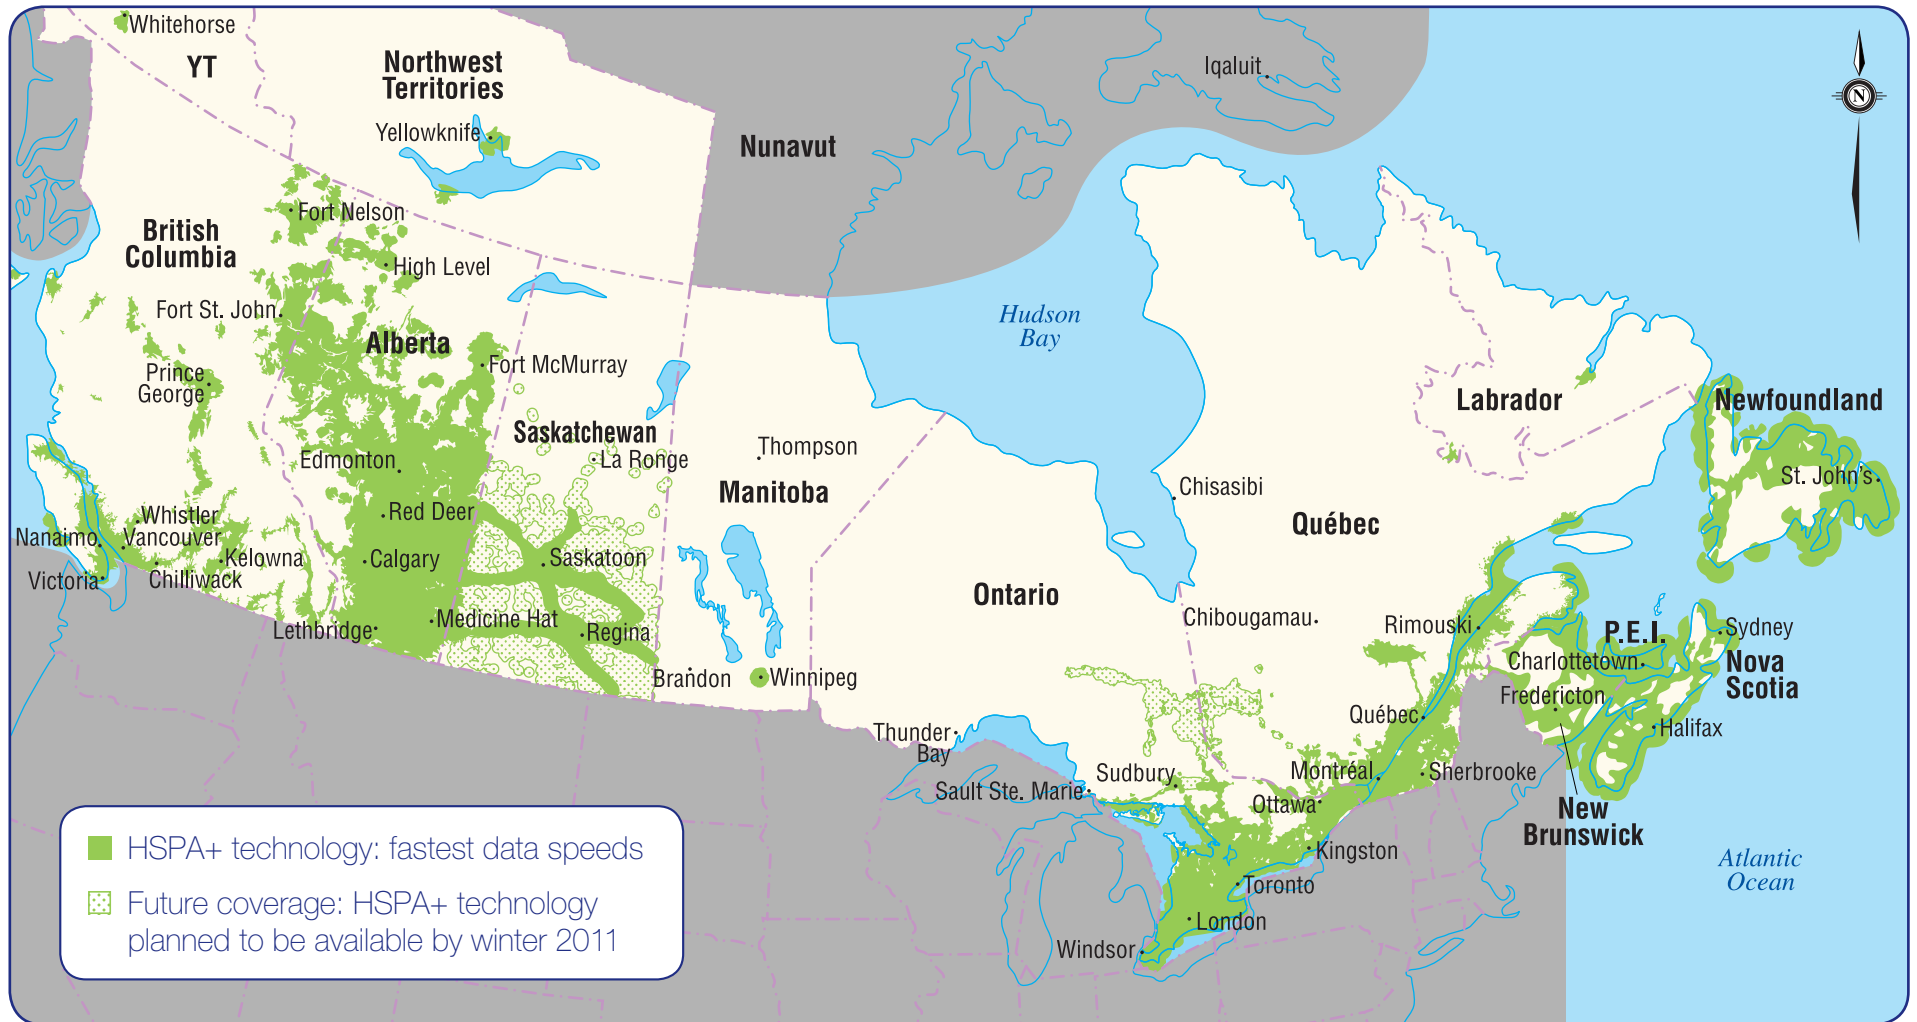

Get on Canada's fastest* mobile network.

the future is friendly®